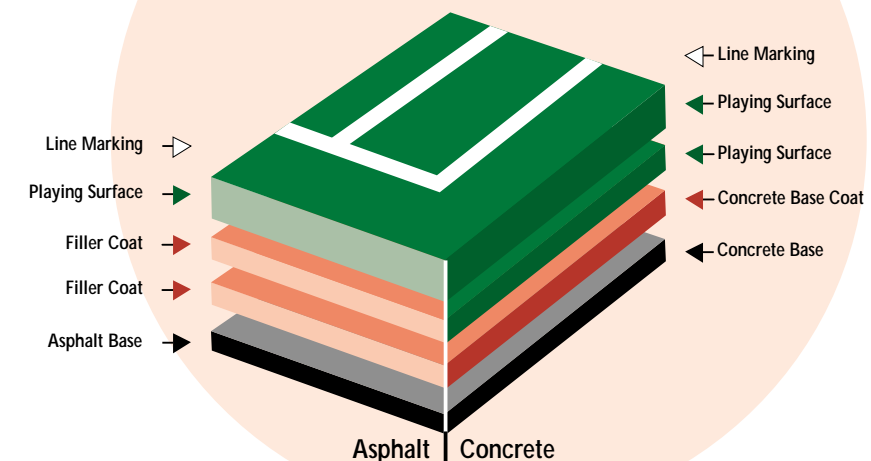

TEST METHOD RESULT

Heat Ageing	AS2983.15	No Deterioration
Artificial Weathering	AS 483.1	1000 hrs No Change
Surface Grip	AS 3661.1	Complies