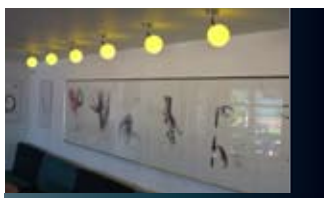

Café March Point

HØRSHOLM RUNGSTED TENNIS CLUB

Annette Wiendiers, HRT Chairman